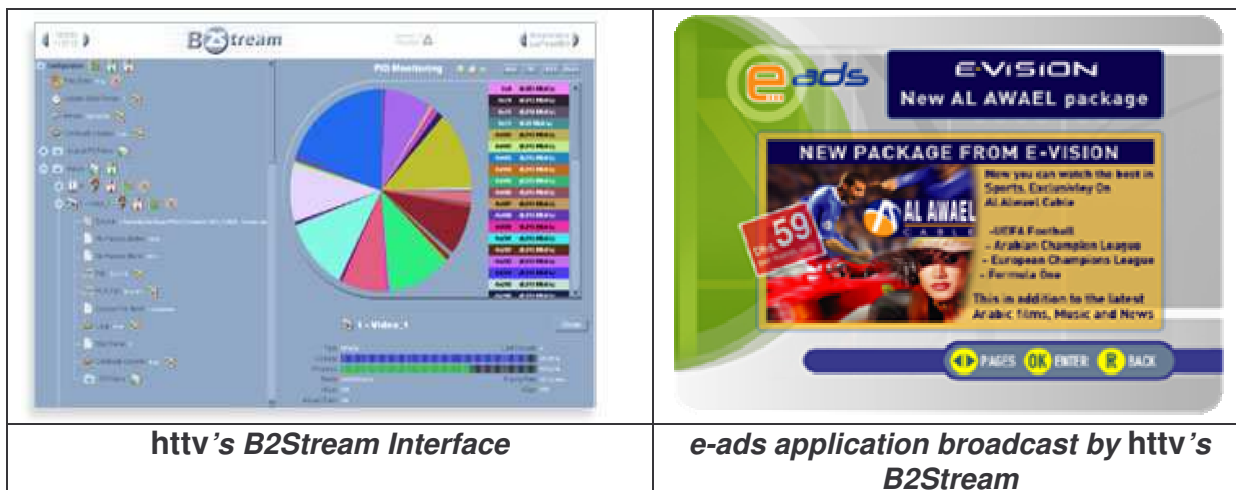

About **httv** :

- **httv** is a leading services and solutions provider for interactive digital TV on cable, satellite, IPTV and Mobile TV platforms. It has launched over 80 iTV services across Europe including horse betting PMU, "Who Wants to Be a Millionaire ?", NAGRAGUIDE PVR-HD, EPG, CRM services, e-ads, etc...It provides products such as streamers, Video mosaic systems, IPTV middleware and VOD end to end solutions.

Customers are: NAGRA, CanalSat, SKY, TPS, UPC, Digiturk, PMU, NC/NOOS, Orange, etc.

Contacts :

Jean-Christophe JUBIN,
Sales & Marketing Director, **httv**
+33 476 185 270 – jc.jubin@httv.fr

Visit our web site: www.httv.fr